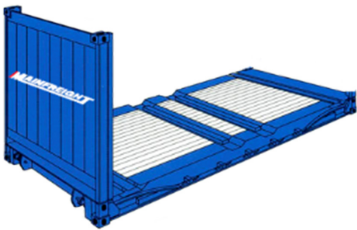

Flat Rack

20FT with sides

Internal Dimensions
5.89 x 2.35 x 2.36m
Side Opening (L)
5.59m
Cubic Capacity
30m³
Cargo Weight
26500kgs

20FT without sides

Internal Dimensions
6.00 x 2.35m
Cubic Capacity
33m³
(Max height of 2.36m)
Cargo Weight
23500kgs